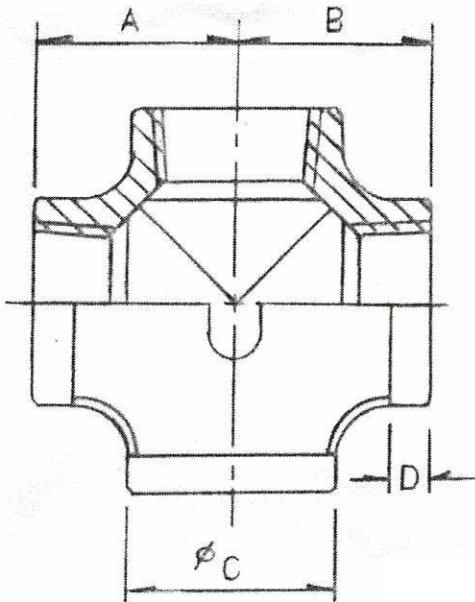

302 Kreuzstück, Innengewinde
 Cross, female thread, V4A / AISI 316

RO-FI / 302 (0302) 2018-08 / P

| | | | | | | |
|--|--|--|--------------|--|--|--|
| | | | CROSS | | | |
| | | | 2018.7.30 | | | |

| | A | B | ϕC | D | | | | | | |
|--------|------|------|----------|------|--|--|--|--|--|--|
| 1/8" | 16 | 16 | 15 | 5 | | | | | | |
| 1/4" | 18.5 | 18.5 | 19 | 5.5 | | | | | | |
| 3/8" | 23 | 23 | 22.5 | 5.5 | | | | | | |
| 1/2" | 25.5 | 25.5 | 27 | 6 | | | | | | |
| 3/4" | 29.5 | 29.5 | 32.5 | 6.5 | | | | | | |
| 1" | 36 | 36 | 40 | 8 | | | | | | |
| 1 1/4" | 43.5 | 43.5 | 50 | 9 | | | | | | |
| 1 1/2" | 46.5 | 46.5 | 55.5 | 9 | | | | | | |
| 2" | 53.5 | 53.5 | 68.5 | 10 | | | | | | |
| 2 1/2" | 66 | 66 | 85 | 11.5 | | | | | | |
| 3" | 74 | 74 | 100 | 12 | | | | | | |