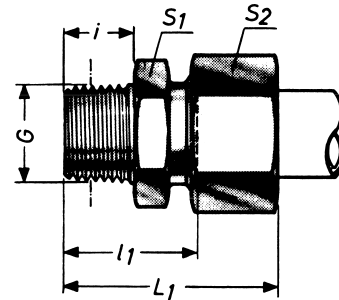

Cutting Ring Unions

RO-FI Precision in Stainless Steel

Straight Male Stud Coupling

BSP taper

*) By use of taper inserts PN 630, otherwise PN 400.

Sizes are approximate dimensions at tightened cap nut.

line	tube-		l ₁	i	S ₂	S ₁	Male Stud ca. kg Coupling for %St.			Order number	PLS
	AD	L ₁					G	1.4571			
LL very easy PN 100	4	26	16,0	8	10	11	R 1/8 keg	1,3	BL 4 R 1/8 keg	018	
	6	26	14,5	8	12	12	R 1/8 keg	1,4	BL 6 R 1/8 keg		
	8	28	16,5	8	14	12	R 1/8 keg	1,7	BL 8 R 1/8 keg		
L slightly PN 250	6	31	16,0	8	14	12	R 1/8 keg	2,5	BL 6 R 1/8 keg	019	
	6	33	20,0	12	14	14	R 1/4 keg	3,0	BL 6 R 1/4 keg		
	6	34	21,0	12	14	19	R 3/8 keg	-	BL 6 R 3/8 keg		
	6	37	24,0	14	14	22	R 1/2 keg	7,0	BL 6 R 1/2 keg		
	8	36	20,0	12	17	14	R 1/4 keg	3,5	BL 8 R 1/4 keg		
	8	26	21,0	12	17	19	R 3/8 keg	6,2	BL 8 R 3/8 keg		
	8	29	24,0	14	17	22	R 1/2 keg	7,5	BL 8 R 1/2 keg		
	10	37	21,0	12	19	17	R 1/4 keg	4,5	BL 10 R 1/4 keg		
	10	27	21,0	12	19	19	R 3/8 keg	5,5	BL 10 R 3/8 keg		
	10	40	24,0	14	19	22	R 1/2 keg	7,5	BL 10 R 1/2 keg		
	12	27	21,0	12	22	19	R 1/4 keg	5,5	BL 12 R 1/4 keg		
	12	38	22,0	12	22	19	R 3/8 keg	6,0	BL 12 R 3/8 keg		
	12	28	24,0	14	22	22	R 1/2 keg	8,0	BL 12 R 1/2 keg		
	15	41	25,0	14	27	24	R 1/2 keg	11,0	BL 15 R 1/2 keg		

line	tube-		l ₁	i	S ₂	S ₁	Male Stud ca. kg Coupling for %St.			Order number	PLS
	AD	L ₁					G	1.4571			
PN 160	18	44	25,5	14	32	27	R 1/2 keg	13,0	BL 18 R 1/2 keg	019	
S*) heavy PN 630	6	28	23,0	12	17	19	R 1/4 keg	5,0	BS 6 R 1/4 keg	020	
	8	30	15,0	12	19	19	R 1/4 keg	6,3	BS 8 R 1/4 keg		
	10	31	22,5	15	22	19	R 1/4 keg	7,0	BS 10 R 1/4 keg		
	10	31	22,5	12	22	19	R 3/8 keg	7,5	BS 10 R 3/8 keg		
	12	33	22,5	12	24	22	R 3/8 keg	10,0	BS 12 R 3/8 keg		
	14	37	19,0	14	27	27	R 1/2 keg	-	BS 14 R 1/2 keg		
	16	37	18,5	14	30	27	R 1/2 keg	16,1	BS 16 R 1/2 keg		