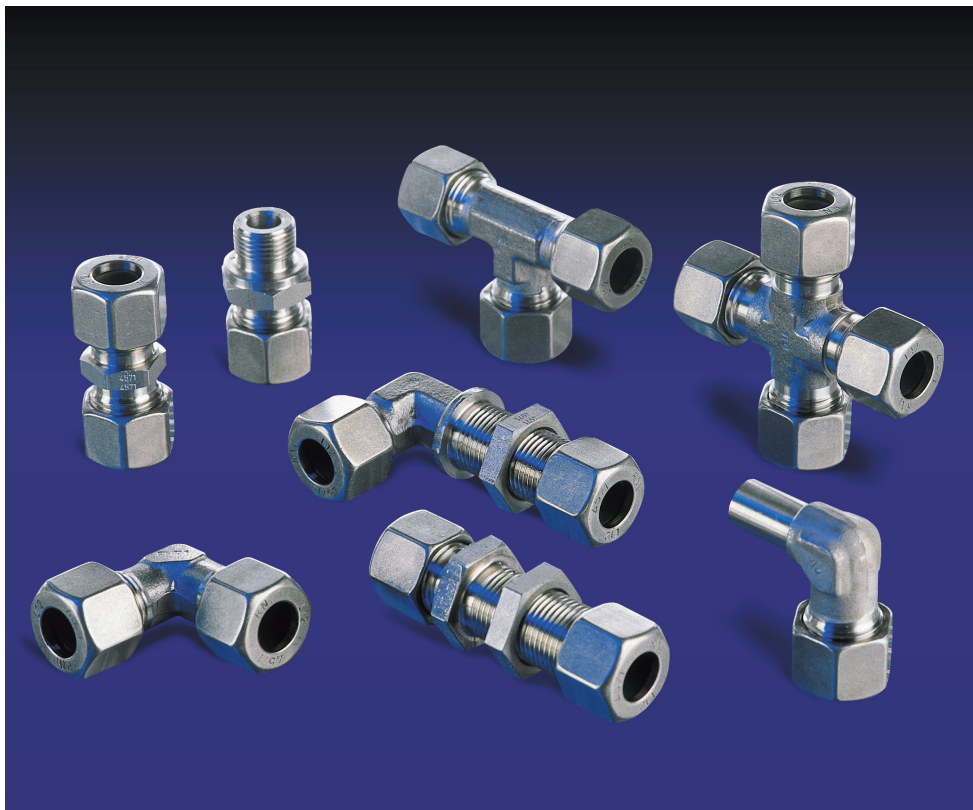

Cutting Ring Unions

RO-FI Precision in Stainless Steel

Straight Male Stud Coupling

BSP taper

*) By use of taper inserts PN 630, otherwise PN 400.

Sizes are approximate dimensions at tightened cap nut.

line	tube-		l ₁	i	S ₂	S ₁	Male Stud ca. kg Coupling for %St.			Order number	PLS
	AD	L ₁					G	1.4571			
LL very easy PN 100	4	26	16,0	8	10	11	R 1/8 keg	1,3	BL 4 R 1/8 keg	018	
	6	26	14,5	8	12	12	R 1/8 keg	1,4	BL 6 R 1/8 keg		
	8	28	16,5	8	14	12	R 1/8 keg	1,7	BL 8 R 1/8 keg		
L slightly PN 250	6	31	16,0	8	14	12	R 1/8 keg	2,5	BL 6 R 1/8 keg	019	
	6	33	20,0	12	14	14	R 1/4 keg	3,0	BL 6 R 1/4 keg		
	6	34	21,0	12	14	19	R 3/8 keg	-	BL 6 R 3/8 keg		
	6	37	24,0	14	14	22	R 1/2 keg	7,0	BL 6 R 1/2 keg		
	8	36	20,0	12	17	14	R 1/4 keg	3,5	BL 8 R 1/4 keg		
	8	26	21,0	12	17	19	R 3/8 keg	6,2	BL 8 R 3/8 keg		
	8	29	24,0	14	17	22	R 1/2 keg	7,5	BL 8 R 1/2 keg		
	10	37	21,0	12	19	17	R 1/4 keg	4,5	BL 10 R 1/4 keg		
	10	27	21,0	12	19	19	R 3/8 keg	5,5	BL 10 R 3/8 keg		
	10	40	24,0	14	19	22	R 1/2 keg	7,5	BL 10 R 1/2 keg		
	12	27	21,0	12	22	19	R 1/4 keg	5,5	BL 12 R 1/4 keg		
	12	38	22,0	12	22	19	R 3/8 keg	6,0	BL 12 R 3/8 keg		
	12	28	24,0	14	22	22	R 1/2 keg	8,0	BL 12 R 1/2 keg		
	15	41	25,0	14	27	24	R 1/2 keg	11,0	BL 15 R 1/2 keg		

line	tube-		l ₁	i	S ₂	S ₁	Male Stud ca. kg Coupling for %St.			Order number	PLS
	AD	L ₁					G	1.4571			
PN 160	18	44	25,5	14	32	27	R 1/2 keg	13,0	BL 18 R 1/2 keg	019	
S*) heavy PN 630	6	28	23,0	12	17	19	R 1/4 keg	5,0	BS 6 R 1/4 keg	020	
	8	30	15,0	12	19	19	R 1/4 keg	6,3	BS 8 R 1/4 keg		
	10	31	22,5	15	22	19	R 1/4 keg	7,0	BS 10 R 1/4 keg		
	10	31	22,5	12	22	19	R 3/8 keg	7,5	BS 10 R 3/8 keg		
	12	33	22,5	12	24	22	R 3/8 keg	10,0	BS 12 R 3/8 keg		
	14	37	19,0	14	27	27	R 1/2 keg	-	BS 14 R 1/2 keg		
	16	37	18,5	14	30	27	R 1/2 keg	16,1	BS 16 R 1/2 keg		