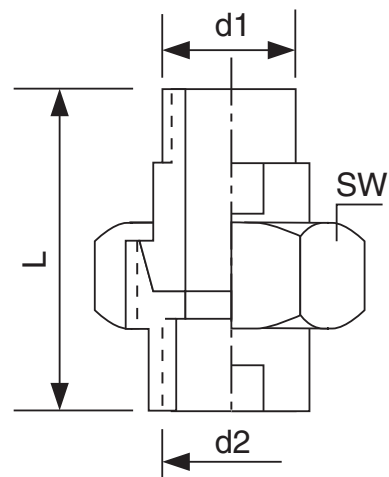

Screwed fittings

RO-FI Precision in Stainless Steel

312 A

Union conical male-/female thread, 1.4401 / AISI 316

11.2007_1.000

NW	d1/d2	L	SW	kg
8	1/4"	53,0 mm	31 mm	0,14
10	3/8"	57,0 mm	37 mm	0,19
15	1/2"	50,5 mm	42 mm	0,20
20	3/4"	57,0 mm	49 mm	0,29
25	1"	63,0 mm	59 mm	0,43
32	1 1/4"	70,5 mm	69 mm	0,57
40	1 1/2"	74,5 mm	78 mm	0,80
50	2"	83,5 mm	93 mm	1,20
65	2 1/2"	86,0 mm	112 mm	1,83
80	3"	106,5 mm	126 mm	3,02