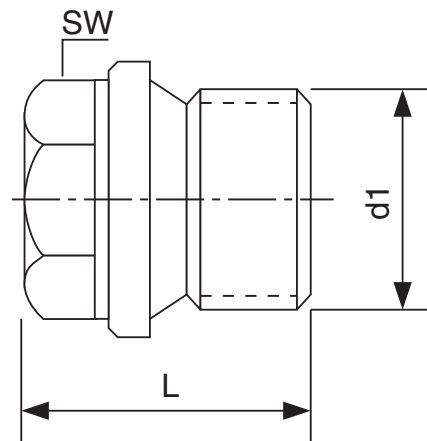

Screwed fittings

RO-FI Precision in Stainless Steel

331

Hex. Plug acc. DIN 910 cylindric thread, 1.4401 / AISI 316

NW	d1	SW	L	kg
6	1/8"	10,0 mm	17 mm	0,01
8	1/4"	13,0 mm	21 mm	0,03
10	3/8"	17,0 mm	21 mm	0,04
15	1/2"	19,0 mm	26 mm	0,07
20	3/4"	24,0 mm	30 mm	0,13
25	1"	27,0 mm	32 mm	0,20
32	1 1/4"	30,0 mm	33 mm	0,31
40	1 1/2"	30,0 mm	33 mm	0,38
50	2"	36,0 mm	40 mm	0,72