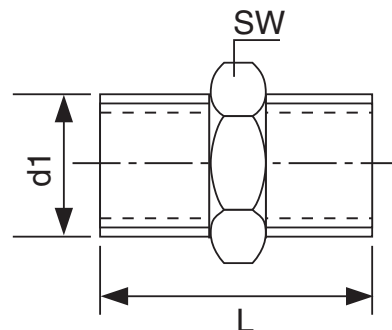

Screwed fittings

RO-FI Precision in Stainless Steel

11.2007_1.000

NW	d1	L	SW	kg
6	1/8"	22 mm	12,0 mm	0,01
8	1/4"	30 mm	14,5 mm	0,02
10	3/8"	31 mm	19,0 mm	0,03
15	1/2"	35 mm	22,0 mm	0,04
20	3/4"	39 mm	30,0 mm	0,06
25	1"	45 mm	36,0 mm	0,10
32	1 1/4"	48 mm	46,0 mm	0,21
40	1 1/2"	50 mm	50,0 mm	0,26
50	2"	57 mm	65,0 mm	0,29
65	2 1/2"	64 mm	80,0 mm	0,86
80	3"	70 mm	96,0 mm	1,07
100	4"	79 mm	118,0 mm	1,54