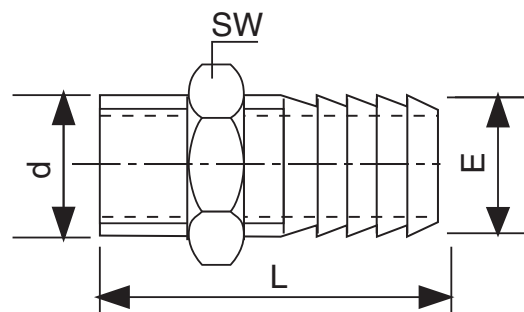

Screwed fittings

RO-FI Precision in Stainless Steel

337

Hex. Hose Nipple conical thread, 1.4401 / AISI 316

www.rofi.de

NW	d	E	L	SW	kg
6	1/8"	7 mm	41,0 mm	12 mm	0,01
8	1/4"	9 mm	47,0 mm	15 mm	0,02
10	3/8"	11 mm	56,5 mm	19 mm	0,04
15	1/2"	14 mm	66,0 mm	23 mm	0,06
20	3/4"	20 mm	70,0 mm	29 mm	0,12
25	1"	26 mm	75,0 mm	38 mm	0,15
32	1 1/4"	33 mm	81,5 mm	46 mm	0,22
40	1 1/2"	39 mm	93,5 mm	53 mm	0,30
50	2"	51 mm	100,0 mm	64 mm	0,43
65	2 1/2"	66 mm	112,0 mm	80 mm	1,40
80	3"	77 mm	123,0 mm	92 mm	1,00