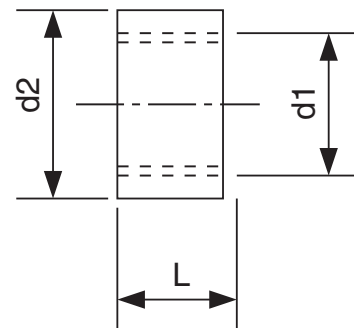

Screwed fittings

RO-FI Precision in Stainless Steel

11.2007_1.000

d1	d2	L	kg
1/8"	14,0 mm	8,0 mm	0,01
1/4"	17,0 mm	11,0 mm	0,01
3/8"	21,3 mm	12,0 mm	0,02
1/2"	26,4 mm	14,0 mm	0,03
3/4"	31,8 mm	17,0 mm	0,04
1"	39,5 mm	19,0 mm	0,06
1 1/4"	48,3 mm	22,0 mm	0,09
1 1/2"	54,5 mm	22,0 mm	0,11
2"	66,3 mm	26,0 mm	0,18
2 1/2"	82,0 mm	30,0 mm	0,26
3"	95,0 mm	33,0 mm	0,32
4"	122,0 mm	38,0 mm	0,80