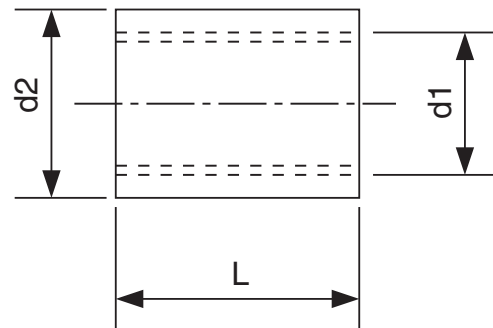

Screwed fittings

RO-FI Precision in Stainless Steel

11.2007_1.000

NW	d1	d2	L	kg
6	1/8"	14,0 mm	17,0 mm	0,01
8	1/4"	17,0 mm	25,0 mm	0,02
10	3/8"	21,3 mm	26,0 mm	0,03
15	1/2"	26,4 mm	34,0 mm	0,06
20	3/4"	31,8 mm	36,0 mm	0,08
25	1"	39,5 mm	43,0 mm	0,15
32	1 1/4"	48,3 mm	48,0 mm	0,19
40	1 1/2"	54,5 mm	48,0 mm	0,27
50	2"	66,3 mm	56,0 mm	0,35
65	2 1/2"	82,0 mm	66,0 mm	0,47
80	3"	95,0 mm	71,0 mm	0,65
100	4"	122,0 mm	83,0 mm	1,67